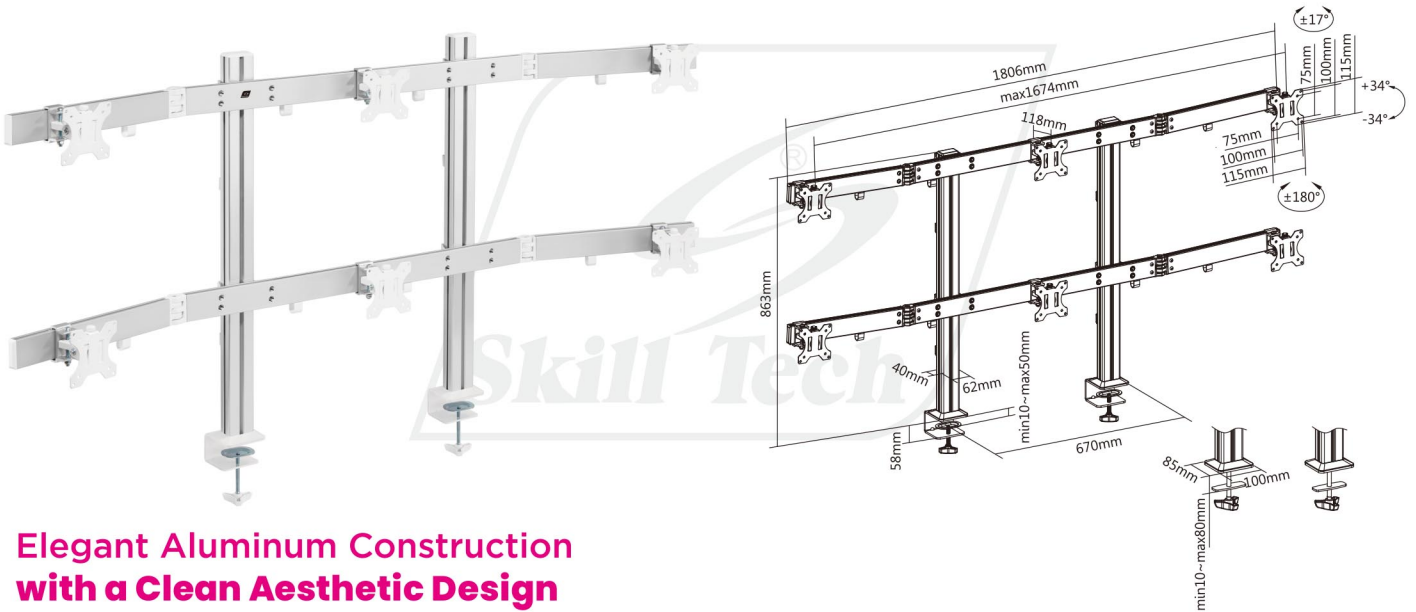

SH38 C06

Six-Display Crossbar Monitor Arm

For Most 17"-32" Monitors

Elegant Aluminum Construction with a Clean Aesthetic Design

Screen Size
17"-32"

VESA Compatible
75x75 100x100

Weight Capacity
8kg/17.6lbs (x6)

Tilt Range
+34° - -34°

Swivel Range
+17° - -17°

Screen Rotation
+180° - -180°

Detachable
VESA Plate

Height
Adjustment

Lateral
Movement

Cable
Management

Cable Management
keeps everything organized.

Adjustable Joints
allow monitors to be arranged in a flat
or arc configuration.

Independent Movement
for easy, seamless alignment of displays.