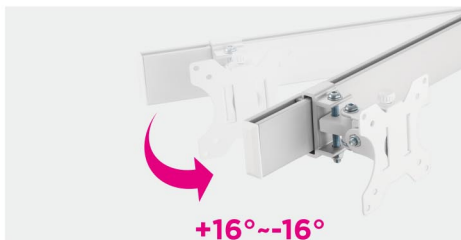

SH38 C06

Six-Display Crossbar Monitor Arm

For Most 17"-32" Monitors

Elegant Aluminum Construction with a Clean Aesthetic Design

Screen Size
17"-32"

VESA Compatible
75x75 100x100

Weight Capacity
8kg/17.6lbs (x6)

Tilt Range
+34° - -34°

Swivel Range
+17° - -17°

Screen Rotation
+180° - -180°

Detachable
VESA Plate

Height
Adjustment

Lateral
Movement

Cable
Management

Cable Management
keeps everything organized.

Adjustable Joints
allow monitors to be arranged in a flat
or arc configuration.

Independent Movement
for easy, seamless alignment of displays.